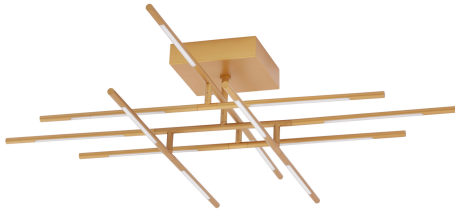

NOVA LUCE

PRODUCT DATASHEET

Version: 001

PRODUCT PHOTOGRAPH

TECHNICAL DRAWING