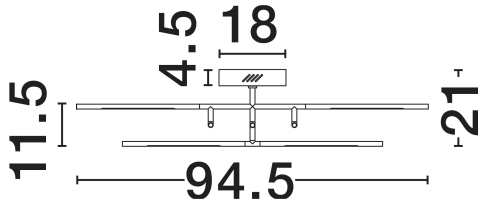

GENERAL INFORMATION

Product Code	9180713
Collection	Indoor
Product Category	Ceiling
Product Family	Raccio
Mounting Location	Wall
Application Environment	Indoor
Specifications	N/A

DIMENSION & WEIGHT

LxWxH (cm)	L: 94.5 W: 94.5 H: 21
Cut Out (cm)	N/A
Weight (Kgr)	2.1

MATERIAL & COLOR

Product Color	Brass Gold
Body Material	Metal & Acrylic

APPLICATION & MOUNTING

Ambient Working Temp.	Max 45°C
Type of Protection	IP20
Dimmable	Yes
Type of Dimming	Triac
Mounting type	Surface
Mounting Depth (cm)	N/A
Led Module Replaceable	No
Light Source	LED

NOVA LUCE S.A

Schimatari Viotias
32009, Greece

+30 22620 58 121
+30 22620 56 743

info@novaluce.com
www.novaluce.com