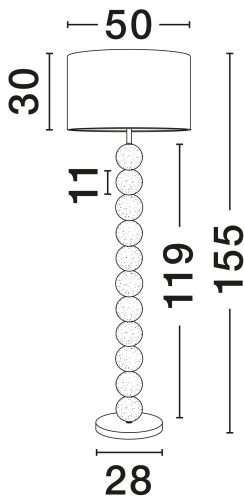

NOVA LUCE

PRODUCT DATASHEET

Version: 001

PRODUCT PHOTOGRAPH

TECHNICAL DRAWING

GENERAL INFORMATION

Product Code	9001067
Collection	Indoor
Product Category	Floor
Product Family	Chamois
Mounting Location	Floor
Application Environment	Indoor
Specifications	N/A

DIMENSION & WEIGHT

LxWxH (cm)	D: 50 H: 155
Cut Out (cm)	N/A
Weight (Kgr)	6,5 2.7

MATERIAL & COLOR

Product Color	White
Body Material	Papier Mache

APPLICATION & MOUNTING

Ambient Working Temp.	Max 45°C
Type of Protection	IP20
Dimmable	Yes
Type of Dimming	N/A
Mounting type	Surface
Mounting Depth (cm)	N/A
Led Module Replaceable	Yes
Light Source	E27

Power (Nominal)	1x12W
Input voltage (Nominal)	100-240V
Mains Frequency	50/60Hz

PHOTOMETRICAL DATA

Luminous Flux	N/A
Color Temperature	N/A
Light Color (Designation)	N/A

WARRANTY

Warranty	3 Years
----------	----------------