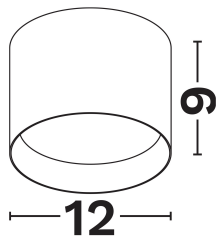

TECHNICAL DRAWING

MATERIAL & COLOR

Product Color	White
Body Material	Aluminium
Cover Material	N/A

APPLICATION & MOUNTING

Ambient Working Temp.	45 C
Type of Protection	IP20
Protection Class IK	IK02
Dimmable	Yes
Type of Dimming (Optional)	Dali
Mounting type	Surface
Mounting Depth (cm)	Ceiling
Led Module Replaceable	No
Light Source	Led
Adjustable	No

COMPATIBLE WITH

— On/Off Driver: Included

— Triac Driver: N/A

— Dali Driver: 9621523

NOVA LUCE S.A

Schimatari Viotias
32009, Greece

+30 22620 58 121
+30 22620 56 743

info@novaluce.com
www.novaluce.com