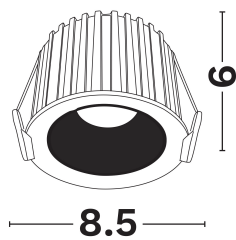

NOVA LUCE

PRODUCT DATASHEET

Version: 001

PRODUCT PHOTOGRAPH

GENERAL INFORMATION

Product Code	9248072
Product Category	Downlights
Product Family	Carpe
Mounting Location	Ceiling
Application Environment	Indoor

DIMENSION & WEIGHT

LxWxH (cm)	D:8.5 H:6
Cut out (cm)	7,5
Weight (Kgr)	N/A

TECHNICAL DRAWING

MATERIAL & COLOR

Product Color	Black
Body Material	Aluminium
Cover Material	N/A

APPLICATION & MOUNTING

Ambient Working Temp.	45 C
Type of Protection	IP20
Protection Class IK	IK03
Dimmable	Yes
Type of Dimming (Optional)	Triac/Dali
Mounting type	Recessed
Mounting Depth (cm)	Ceiling
Led Module Replaceable	No
Light Source	Led
Adjustable	No

Luminous Flux	663
Luminous Efficacy	47.4
Color Temperature	2700
Light Color (Designation)	Warm White
CRI	>90
SDCM	<3
Beam Angle	36
UGR	<19

LIFESPAN

Lifetime	30000
----------	--------------

CERTIFICATES

Certificates	CE, UKCA
--------------	-----------------