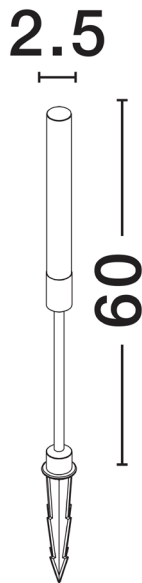

## PRODUCT PHOTOGRAPH

## DIMENSION & WEIGHT

LxWxH (cm)	L: 10 W: 2,5 H: 60
Cut out (cm)	N/A
Weight (Kgr)	0.45

## TECHNICAL DRAWING