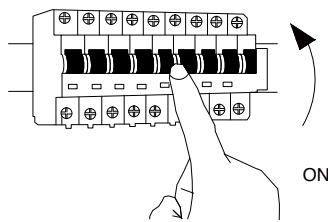

NOVA LUCE

9333074

1

Turn off the general switch

2

Mark areas & drill holes

3

Apply plastic anchors

4

Apply screws

5

Connect the wires & apply
Side screws