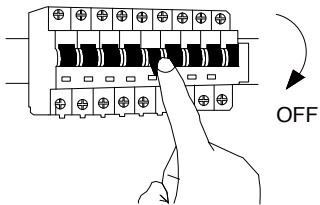

NOVA LUCE

9333074

1

Turn off the general switch

2

Mark areas & drill holes

3

Apply plastic anchors

4

Apply screws

5

Connect the wires & apply
Side screws