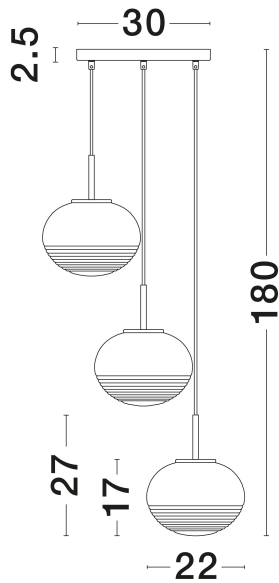

## PRODUCT PHOTOGRAPH

## TECHNICAL DRAWING

## DIMENSION & WEIGHT

LxWxH (cm)	D: 30 H: 180
Cut Out (cm)	N/A
Weight (Kgr)	3.5