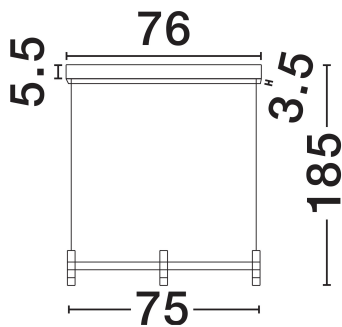

NOVA LUCE

PRODUCT DATASHEET

Version: 001

PRODUCT PHOTOGRAPH

TECHNICAL DRAWING

GENERAL INFORMATION

Product Code	9002093
Collection	Indoor
Product Category	Suspension
Product Family	Poetic
Mounting Location	Wall
Application Environment	Indoor
Specifications	N/A

DIMENSION & WEIGHT

LxWxH (cm)	L: 111 W: 3.5 H: 185
Cut Out (cm)	N/A
Weight (Kgr)	1.5

MATERIAL & COLOR

Product Color	Sandy White
Body Material	Aluminium & Acrylic

APPLICATION & MOUNTING

Ambient Working Temp.	Max 45°C
Type of Protection	IP20
Dimmable	Yes
Type of Dimming	Triac
Mounting type	Surface
Mounting Depth (cm)	N/A
Led Module Replaceable	No
Light Source	LED