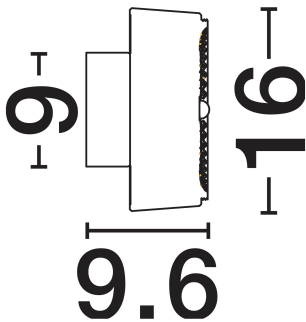

NOVA LUCE

PRODUCT DATASHEET

Version: 001

PRODUCT PHOTOGRAPH

TECHNICAL DRAWING

GENERAL INFORMATION

Product Code	9695282
Collection	Indoor
Product Category	Suspension
Product Family	Keros
Mounting Location	Wall
Application Environment	Indoor
Specifications	N/A

DIMENSION & WEIGHT

LxWxH (cm)	D: 16 W: 9,6 H: 9
Cut Out (cm)	N/A
Weight (Kgr)	0.7

MATERIAL & COLOR

Product Color	Platinum Gold
Body Material	Aluminium & Acrylic

APPLICATION & MOUNTING

Ambient Working Temp.	Max 45°C
Type of Protection	IP20
Dimmable	No
Type of Dimming	N/A
Mounting type	Surface
Mounting Depth (cm)	N/A
Led Module Replaceable	No
Light Source	LED

Power (Nominal)	6W
Input voltage (Nominal)	220-240V
Mains Frequency	50/60Hz

PHOTOMETRICAL DATA

Luminous Flux	394lm
Color Temperature	3000K
Light Color (Designation)	Warm White

WARRANTY

Warranty	3 Years
----------	----------------