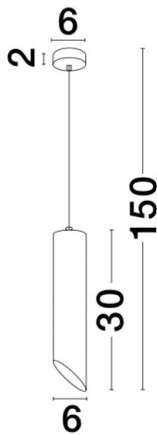

NOVA LUCE

PRODUCT DATASHEET

Version: 001

PRODUCT PHOTOGRAPH

TECHNICAL DRAWING

COMPATIBLE WITH

— On/Off Driver: N/A

— Triac Driver: N/A

— Dali Driver: N/A

GENERAL INFORMATION

Product Code	9184375
Product Category	Ceiling GU10
Product Family	Pero
Mounting Location	Ceiling
Application Environment	Indoor

DIMENSION & WEIGHT

LxWxH (cm)	D: 6 H: 150
Cut out (cm)	0
Weight (Kgr)	0.556

Power (Nominal)	max 10 W
Input voltage (Nominal)	N/A
Mains Frequency	50/60Hz
Output voltage	N/A
Output Current	N/A
Power Factor	N/A
Efficiency	N/A
SVM	N/A
Pst	N/A
Class	N/A

PHOTOMETRICAL DATA

Luminous Flux	N/A
Luminous Efficacy	N/A
Color Temperature	N/A
Light Color (Designation)	N/A
CRI	N/A
SDCM	N/A
Beam Angle	N/A
UGR	N/A