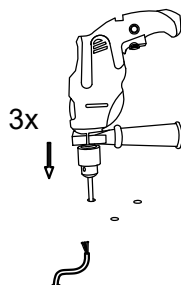

NOVA LUCE

9060261

1

Turn off the general switch

2

Untie the screws
to remove side parts

3

Apply side screws

4

Connect wires & fix it in place

5

Connect wires
& tie up side screws

6

Turn on the general switch