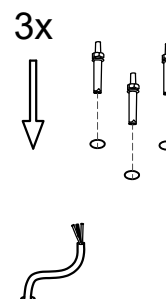

NOVA LUCE

9060261

1

Turn off the general switch

2

Untie the screws
to remove side parts

3

Apply side screws

4

Connect wires & fix it in place

5

Connect wires
& tie up side screws

6

Turn on the general switch