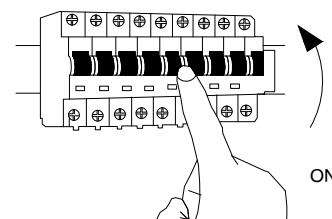

NOVA LUCE

9060261

1

Turn off the general switch

2

Untie the screws
to remove side parts

3

Apply side screws

4

Connect wires & fix it in place

5

Connect wires
& tie up side screws

6

Turn on the general switch