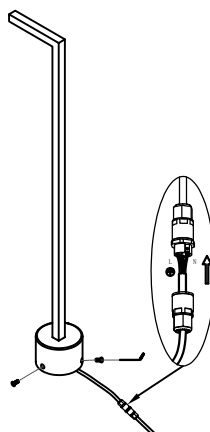

NOVA LUCE

9060261

1

Turn off the general switch

2

Untie the screws
to remove side parts

3

Apply side screws

4

Connect wires & fix it in place

5

Connect wires
& tie up side screws

6

Turn on the general switch