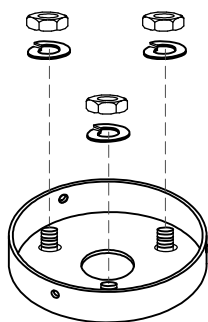

NOVA LUCE

9060261

1

Turn off the general switch

2

Untie the screws
to remove side parts

3

Apply side screws

4

Connect wires & fix it in place

5

Connect wires
& tie up side screws

6

Turn on the general switch