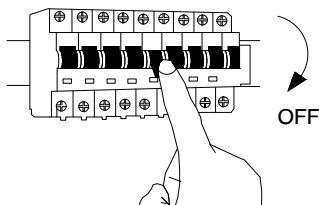

NOVA LUCE

9060261

1

Turn off the general switch

2

Untie the screws
to remove side parts

3

Apply side screws

4

Connect wires & fix it in place

5

Connect wires
& tie up side screws

6

Turn on the general switch