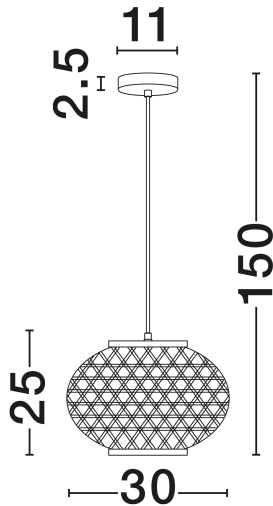

NOVA LUCE

PRODUCT DATASHEET

Version: 001

PRODUCT PHOTOGRAPH

TECHNICAL DRAWING

GENERAL INFORMATION

Product Code	9001115
Collection	Indoor
Product Category	Suspension
Product Family	Asma
Mounting Location	Suspension
Application Environment	Indoor
Specifications	N/A

DIMENSION & WEIGHT

LxWxH (cm)	D: 30 H: 150
Cut Out (cm)	N/A
Weight (Kgr)	0.5

MATERIAL & COLOR

Product Color	Sandy Black
Body Material	Steel & Rattan

APPLICATION & MOUNTING

Ambient Working Temp.	Max 45°C
Type of Protection	IP20
Dimmable	Yes
Type of Dimming	N/A
Mounting type	Surface
Mounting Depth (cm)	N/A
Led Module Replaceable	Yes
Light Source	E27

Power (Nominal)	1x12W
Input voltage (Nominal)	100-240V
Mains Frequency	50/60Hz

PHOTOMETRICAL DATA

Luminous Flux	N/A
Color Temperature	N/A
Light Color (Designation)	N/A

WARRANTY

Warranty	3 Years
----------	----------------