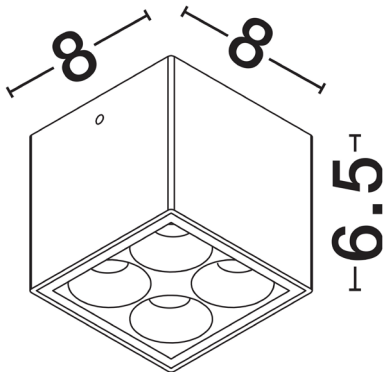

NOVA LUCE

PRODUCT DATASHEET

Version: 001

PRODUCT PHOTOGRAPH

TECHNICAL DRAWING

GENERAL INFORMATION

Product Code	9030947
Collection	Outdoor
Product Category	Ceiling
Product Family	Simply
Mounting Location	Ceiling
Application Environment	Outdoor
Specifications	Antisalt Protection

DIMENSION & WEIGHT

LxWxH (cm)	L: 8 W: 8 H: 6,5
Cut out (cm)	N/A
Weight (Kgr)	0.425

MATERIAL & COLOR

Product Color	Black
Body Material	Aluminium & Glass

APPLICATION & MOUNTING

Ambient Working Temp.	Max 45 oC
Type of Protection	IP54
Dimmable	No
Type of Dimming (Optional)	N/A
Mounting type	Surface
Mounting Depth (cm)	N/A
Led Module Replaceable	No
Light Source	LED

NOVA LUCE S.A

Schimatari Viotias
32009, Greece

+30 22620 58 121
+30 22620 56 743

info@novaluce.com
www.novaluce.com