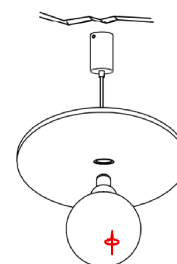

# NOVA LUCE

9540246 9540335

1

Turn off the general switch

2

Drill holes & apply plastic anchors  
With screws

3

Connect the wires

4

Apply the side screws

5

Adjust the cable

6

Apply the bulb

7

Turn on the general switch