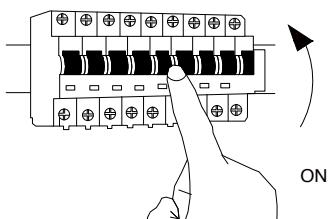

# NOVA LUCE

9540246 9540335

1

Turn off the general switch

2

Drill holes & apply plastic anchors  
With screws

3

Connect the wires

4

Apply the side screws

5

Adjust the cable

6

Apply the bulb

7

Turn on the general switch