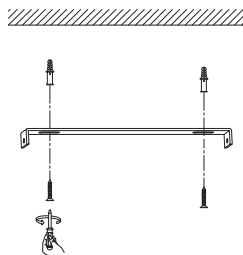

# NOVA LUCE

9540246 9540335

1

Turn off the general switch

2

Drill holes & apply plastic anchors  
With screws

3

Connect the wires

4

Apply the side screws

5

Adjust the cable

6

Apply the bulb

7

Turn on the general switch