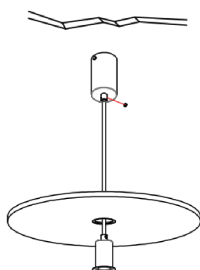

# NOVA LUCE

9540246 9540335

1

Turn off the general switch

2

Drill holes & apply plastic anchors  
With screws

3

Connect the wires

4

Apply the side screws

5

Adjust the cable

6

Apply the bulb

7

Turn on the general switch