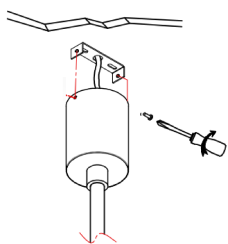

# NOVA LUCE

9540246 9540335

1

Turn off the general switch

2

Drill holes & apply plastic anchors  
With screws

3

Connect the wires

4

Apply the side screws

5

Adjust the cable

6

Apply the bulb

7

Turn on the general switch