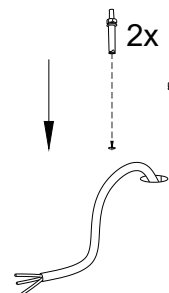

NOVA LUCE

9540212

1

Turn off the general switch

2

Drill holes

3

Apply screws

4

Apply the nut screw

5

Connect the wires

6

Apply the side screws

7

Turn on the general switch