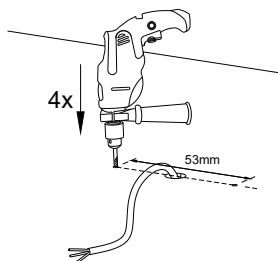

NOVA LUCE

9540212

1

Turn off the general switch

2

Drill holes

3

Apply screws

4

Apply the nut screw

5

Connect the wires

6

Apply the side screws

7

Turn on the general switch