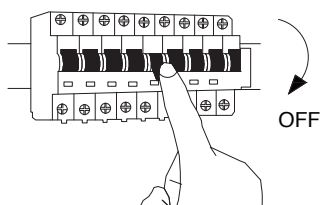

NOVA LUCE

9540212

1

Turn off the general switch

2

Drill holes

3

Apply screws

4

Apply the nut screw

5

Connect the wires

6

Apply the side screws

7

Turn on the general switch