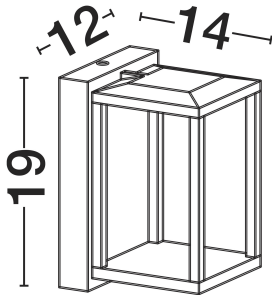

NOVA LUCE

PRODUCT DATASHEET

Version: 001

PRODUCT PHOTOGRAPH

GENERAL INFORMATION

Product Code	9030752
Collection	Outdoor
Product Category	Wall
Product Family	Prive
Mounting Location	Wall
Application Environment	Outdoor
Specifications	N/A

DIMENSION & WEIGHT

LxWxH (cm)	L:12 W:14 H:19 cm
Cut out (cm)	N/A
Weight (Kgr)	0.82

TECHNICAL DRAWING

MATERIAL & COLOR

Product Color	Sandy Black
Body Material	Aluminium & Glass

APPLICATION & MOUNTING

Ambient Working Temp.	Max 45 oC
Type of Protection	IP65
Dimmable	No
Type of Dimming	N/A
Mounting type	Surface
Mounting Depth (cm)	N/A
Led Module Replaceable	No
Light Source	LED