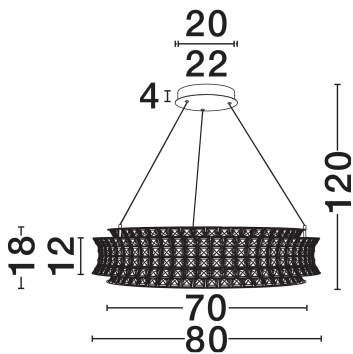

NOVA LUCE

PRODUCT DATASHEET

Version: 001

PRODUCT PHOTOGRAPH

TECHNICAL DRAWING

GENERAL INFORMATION

Product Code	9019776
Collection	Indoor
Product Category	Suspension
Product Family	Celysia
Mounting Location	Wall
Application Environment	Indoor
Specifications	N/A

DIMENSION & WEIGHT

LxWxH (cm)	D: 80 H: 120
Cut Out (cm)	N/A
Weight (Kgr)	11

MATERIAL & COLOR

Product Color	Platinum Gold
Body Material	Metal & Crystal

APPLICATION & MOUNTING

Ambient Working Temp.	Max 45°C
Type of Protection	IP20
Dimmable	Yes
Type of Dimming	Triac
Mounting type	Surface
Mounting Depth (cm)	N/A
Led Module Replaceable	No
Light Source	LED

Power (Nominal)	74W
Input voltage (Nominal)	220-240V
Mains Frequency	50/60Hz

PHOTOMETRICAL DATA

Luminous Flux	5920lm
Color Temperature	3500K
Light Color (Designation)	Warm White

WARRANTY

Warranty	3 Years
----------	----------------