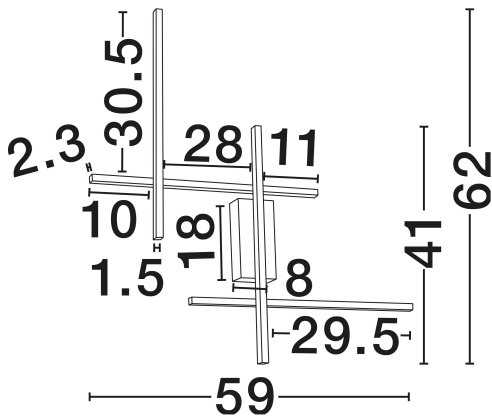

NOVA LUCE

PRODUCT DATASHEET

Version: 001

PRODUCT PHOTOGRAPH

TECHNICAL DRAWING

GENERAL INFORMATION

Product Code	9081811
Collection	Indoor
Product Category	Wall
Product Family	Apecho
Mounting Location	Wall
Application Environment	Indoor
Specifications	N/A

DIMENSION & WEIGHT

LxWxH (cm)	L: 59 W: 6.5 H: 62
Cut Out (cm)	N/A
Weight (Kgr)	0.9

MATERIAL & COLOR

Product Color	Sandy Black
Body Material	Aluminium & Acrylic & Steel

APPLICATION & MOUNTING

Ambient Working Temp.	Max 45°C
Type of Protection	IP20
Dimmable	Yes
Type of Dimming	Triac
Mounting type	Surface
Mounting Depth (cm)	N/A
Led Module Replaceable	No
Light Source	LED

Power (Nominal)	28W
Input voltage (Nominal)	220-240V
Mains Frequency	50/60Hz

PHOTOMETRICAL DATA

Luminous Flux	1055lm
Color Temperature	3200K
Light Color (Designation)	Warm White

WARRANTY

Warranty	3 Years
----------	----------------