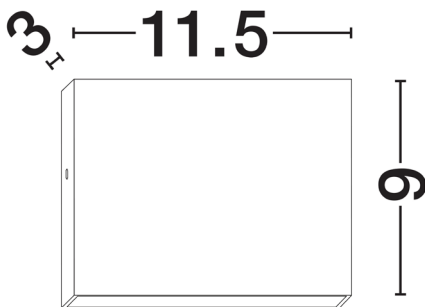

NOVA LUCE

PRODUCT DATASHEET

Version: 001

PRODUCT PHOTOGRAPH

GENERAL INFORMATION

Product Code	9030815
Collection	Outdoor
Product Category	Wall
Product Family	Tick
Mounting Location	Wall
Application Environment	Outdoor
Specifications	Antisalt Protection

DIMENSION & WEIGHT

LxWxH (cm)	L: 11 W: 2,2 H: 11
Cut out (cm)	N/A
Weight (Kgr)	0.16

TECHNICAL DRAWING

MATERIAL & COLOR

Product Color	Black
Body Material	Aluminium & Pc

APPLICATION & MOUNTING

Ambient Working Temp.	Max 45 oC
Type of Protection	IP54
Dimmable	No
Type of Dimming (Optional)	N/A
Mounting type	Surface
Mounting Depth (cm)	N/A
Led Module Replaceable	No
Light Source	LED

Power (Nominal)	4W
Input voltage (Nominal)	220-240Vac
Mains Frequency	50/60Hz

PHOTOMETRICAL DATA

Luminous Flux	218lm
Color Temperature	3000 K
Light Color (Designation)	Warm White

WARRANTY

Warranty	3 Years
----------	----------------