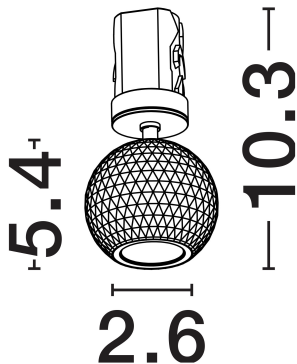

NOVA LUCE

PRODUCT DATASHEET

Version: 001

PRODUCT PHOTOGRAPH

TECHNICAL DRAWING

GENERAL INFORMATION

Product Code	9088182
Collection	Indoor
Product Category	Ceiling
Product Family	Notic
Mounting Location	Wall
Application Environment	Indoor
Specifications	N/A

DIMENSION & WEIGHT

LxWxH (cm)	D: 5.4 H: 10.3
Cut Out (cm)	N/A
Weight (Kgr)	0.26

MATERIAL & COLOR

Product Color	Sandy White
Body Material	Aluminium

APPLICATION & MOUNTING

Ambient Working Temp.	Max 45°C
Type of Protection	IP20
Dimmable	No
Type of Dimming	N/A
Mounting type	Surface
Mounting Depth (cm)	N/A
Led Module Replaceable	No
Light Source	LED

Power (Nominal)	7W
Input voltage (Nominal)	220-240V
Mains Frequency	50/60Hz

PHOTOMETRICAL DATA

Luminous Flux	455lm
Color Temperature	2700K
Light Color (Designation)	Warm White

WARRANTY

Warranty	3 Years
----------	----------------