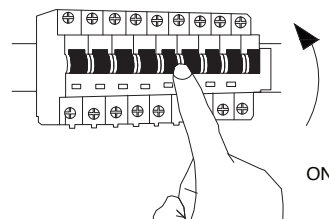

4

Apply the side screws
& Connect the 3 wires

5

screw the canopy

5

Turn on the general switch