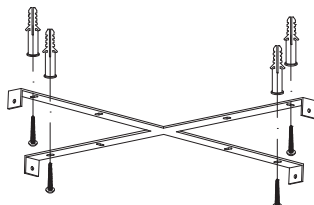

NOVA LUCE

9186811

1

Turn off the general switch

2

Align, mark, drill holes
& Apply the screws

3

Apply the screws

4

Apply the side screws
& Connect the 3 wires

5

screw the canopy

5

Turn on the general switch