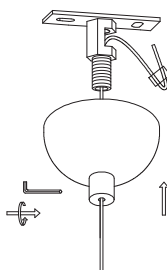

NOVA LUCE

9186811

1

Turn off the general switch

2

Align, mark, drill holes
& Apply the screws

3

Apply the screws

4

Apply the side screws
& Connect the 3 wires

5

screw the canopy

5

Turn on the general switch