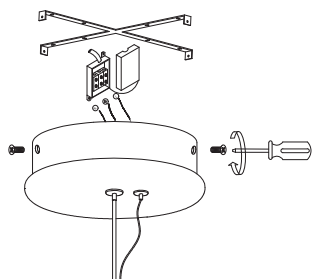

NOVA LUCE

9186811

1

Turn off the general switch

2

Align, mark, drill holes
& Apply the screws

3

Apply the screws

4

Apply the side screws
& Connect the 3 wires

5

screw the canopy

5

Turn on the general switch