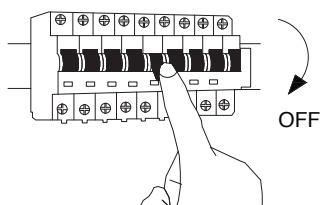

NOVA LUCE

9186811

1

Turn off the general switch

2

Align, mark, drill holes
& Apply the screws

3

Apply the screws

4

Apply the side screws
& Connect the 3 wires

5

screw the canopy

5

Turn on the general switch