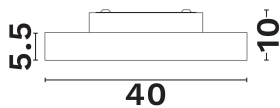

TECHNICAL DRAWING

MATERIAL & COLOR

Product Color	Black
Body Material	Aluminium
Cover Material	N/A

APPLICATION & MOUNTING

Ambient Working Temp.	45 C
Type of Protection	IP20
Protection Class IK	IK03
Dimmable	Yes
Type of Dimming (Optional)	Dimming With Controller
Mounting type	Surface
Mounting Depth (cm)	Ceiling
Led Module Replaceable	No
Light Source	Led
Adjustable	No

COMPATIBLE WITH

— On/Off Driver: N/A

— Triac Driver: N/A

— Dali Driver: N/A

NOVA LUCE S.A

Schimatari Viotias
32009, Greece

+30 22620 58 121
+30 22620 56 743

info@novaluce.com
www.novaluce.com