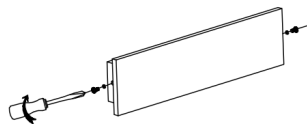

NOVA LUCE

9540236

1

Turn off the general switch

2

Untight the side screws

3

Drill holes & apply plastic anchors

4

Apply screws

5

Connect wires &
Apply the Side screws

6

Turn on general switch