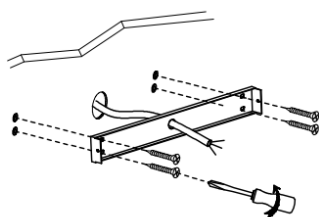

NOVA LUCE

9540236

1

Turn off the general switch

2

Untight the side screws

3

Drill holes & apply plastic anchors

4

Apply screws

5

Connect wires &
Apply the Side screws

6

Turn on general switch