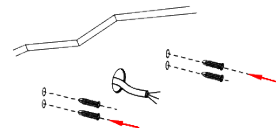

NOVA LUCE

9540236

1

Turn off the general switch

2

Untight the side screws

3

Drill holes & apply plastic anchors

4

Apply screws

5

Connect wires &
Apply the Side screws

6

Turn on general switch