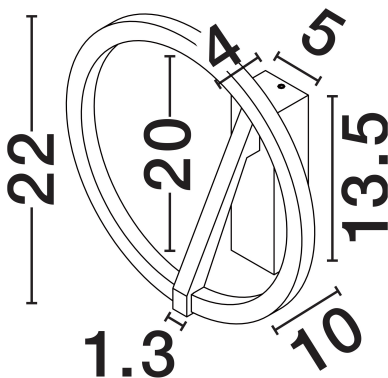

NOVA LUCE

PRODUCT DATASHEET

Version: 001

PRODUCT PHOTOGRAPH

TECHNICAL DRAWING

GENERAL INFORMATION

Product Code	9088146
Collection	Indoor
Product Category	Wall
Product Family	Tilia
Mounting Location	Wall
Application Environment	Indoor
Specifications	N/A

DIMENSION & WEIGHT

LxWxH (cm)	D: 22 H: 10
Cut Out (cm)	N/A
Weight (Kgr)	0.48

MATERIAL & COLOR

Product Color	Sandy Black
Body Material	Aluminium

APPLICATION & MOUNTING

Ambient Working Temp.	Max 45°C
Type of Protection	IP20
Dimmable	No
Type of Dimming	N/A
Mounting type	Surface
Mounting Depth (cm)	N/A
Led Module Replaceable	No
Light Source	LED

Power (Nominal)	10W
Input voltage (Nominal)	220-240V
Mains Frequency	50/60Hz

PHOTOMETRICAL DATA

Luminous Flux	457lm
Color Temperature	2700-3000-4000K
Light Color (Designation)	WW - NW

WARRANTY

Warranty	3 Years
----------	----------------