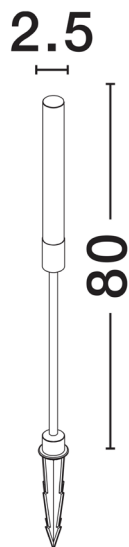

NOVA LUCE

PRODUCT DATASHEET

Version: 001

PRODUCT PHOTOGRAPH

GENERAL INFORMATION

Product Code	9030908
Collection	Outdoor
Product Category	Bollard
Product Family	Pipe
Mounting Location	Ground
Application Environment	Outdoor
Specifications	Antisalt Protection

DIMENSION & WEIGHT

LxWxH (cm)	L: 10 W: 2,5 H: 80
Cut out (cm)	N/A
Weight (Kgr)	0.46

TECHNICAL DRAWING

MATERIAL & COLOR

Product Color	Corten
Body Material	Aluminium

APPLICATION & MOUNTING

Ambient Working Temp.	Max 45 oC
Type of Protection	IP65
Dimmable	No
Type of Dimming (Optional)	N/A
Mounting type	Surface
Mounting Depth (cm)	N/A
Led Module Replaceable	Yes
Light Source	LED

Power (Nominal)	4 W
Input voltage (Nominal)	24Vdc
Mains Frequency	50/60Hz

PHOTOMETRICAL DATA

Luminous Flux	195 lm
Color Temperature	3000 K
Light Color (Designation)	Warm White

WARRANTY

Warranty	3 Years
----------	----------------