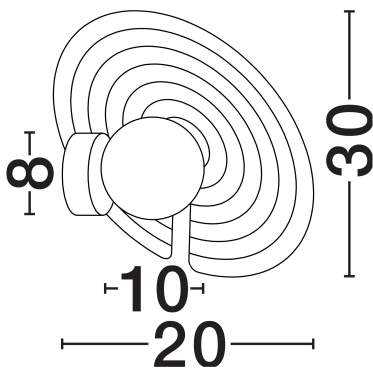

NOVA LUCE

PRODUCT DATASHEET

Version: 001

PRODUCT PHOTOGRAPH

GENERAL INFORMATION

Product Code	9780106
Collection	Indoor
Product Category	Suspension
Product Family	Reflet
Mounting Location	Wall
Application Environment	Indoor
Specifications	N/A

DIMENSION & WEIGHT

LxWxH (cm)	D: 30 W: 20
Cut Out (cm)	N/A
Weight (Kgr)	0.4

MATERIAL & COLOR

Product Color	Sandy Black & White
Body Material	Steel & Acrylic

TECHNICAL DRAWING

APPLICATION & MOUNTING

Ambient Working Temp.	Max 45°C
Type of Protection	IP20
Dimmable	N/A
Type of Dimming	N/A
Mounting type	Surface
Mounting Depth (cm)	N/A
Led Module Replaceable	Yes
Light Source	G9

NOVA LUCE S.A

Schimatari Viotias
32009, Greece

+30 22620 58 121
+30 22620 56 743

info@novaluce.com
www.novaluce.com