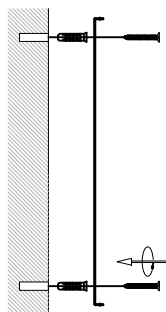

NOVA LUCE

9035974

1

Turn off the general switch

2

Mark where to drill holes
Apply plastic anchors & tie up screws

3

Connect wires

4

Tie up side screws

5

Insert bulb by rotate

6

Slide down the cap
to fix it into place

7

Turn on the general switch