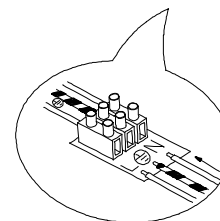

NOVA LUCE

9035974

1

Turn off the general switch

2

Mark where to drill holes
Apply plastic anchors & tie up screws

3

Connect wires

4

Tie up side screws

5

Insert bulb by rotate

6

Slide down the cap
to fix it into place

7

Turn on the general switch