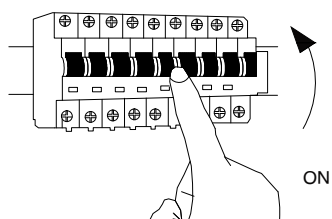

NOVA LUCE

9035974

1

Turn off the general switch

2

Mark where to drill holes
Apply plastic anchors & tie up screws

3

Connect wires

4

Tie up side screws

5

Insert bulb by rotate

6

Slide down the cap
to fix it into place

7

Turn on the general switch