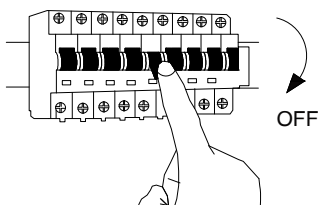

NOVA LUCE

9035974

1

Turn off the general switch

2

Mark where to drill holes
Apply plastic anchors & tie up screws

3

Connect wires

4

Tie up side screws

5

Insert bulb by rotate

6

Slide down the cap
to fix it into place

7

Turn on the general switch