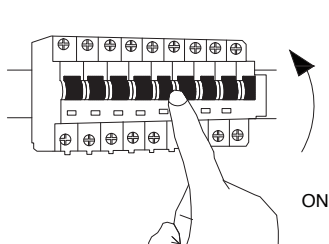

NOVA LUCE

9530221

1

Turn off the general switch

2

Make a 0.6 cm cutout

3

Apply plastic anchors

4

Apply the element in to place

5

Connec the wires

6

Apply the hanging element in
To place

7

Apply the hanging element in
To place

8

Turn on the general switch