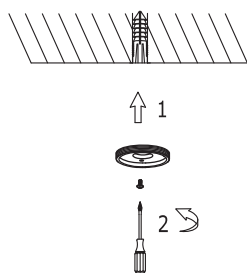

NOVA LUCE

9530221

1

Turn off the general switch

2

Make a 0.6 cm cutout

3

Apply plastic anchors

4

Apply the element in to place

5

Connec the wires

6

Apply the hanging element in
To place

7

Apply the hanging element in
To place