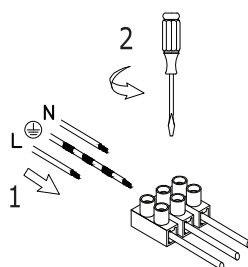

NOVA LUCE

9530221

1

Turn off the general switch

2

Make a 0.6 cm cutout

3

Apply plastic anchors

4

Apply the element in to place

5

Connec the wires

6

Apply the hanging element in
To place

7

Apply the hanging element in
To place