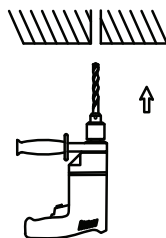

NOVA LUCE

9530221

1

Turn off the general switch

2

Make a 0.6 cm cutout

3

Apply plastic anchors

4

Apply the element in to place

5

Connec the wires

6

Apply the hanging element in
To place

7

Apply the hanging element in
To place