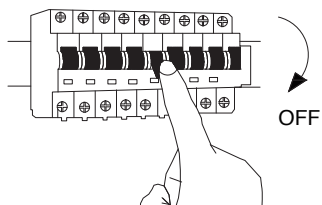

NOVA LUCE

9530221

1

Turn off the general switch

2

Make a 0.6 cm cutout

3

Apply plastic anchors

4

Apply the element in to place

5

Connec the wires

6

Apply the hanging element in
To place

7

Apply the hanging element in
To place