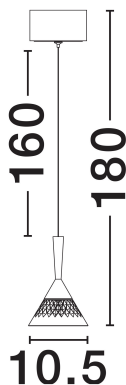

GENERAL INFORMATION

Product Code	9186963
Collection	Indoor
Product Category	Suspension
Product Family	Paluz
Mounting Location	Wall
Application Environment	Indoor
Specifications	N/A

DIMENSION & WEIGHT

LxWxH (cm)	D: 10.5 H: 180
Cut Out (cm)	N/A
Weight (Kgr)	0.6

MATERIAL & COLOR

Product Color	Rose Gold & Matt Black
Body Material	Metal & Acrylic

APPLICATION & MOUNTING

Ambient Working Temp.	Max 45°C
Type of Protection	IP20
Dimmable	No
Type of Dimming	N/A
Mounting type	Surface
Mounting Depth (cm)	N/A
Led Module Replaceable	No
Light Source	LED

NOVA LUCE S.A

Schimatari Viotias
32009, Greece

+30 22620 58 121
+30 22620 56 743

info@novaluce.com
www.novaluce.com