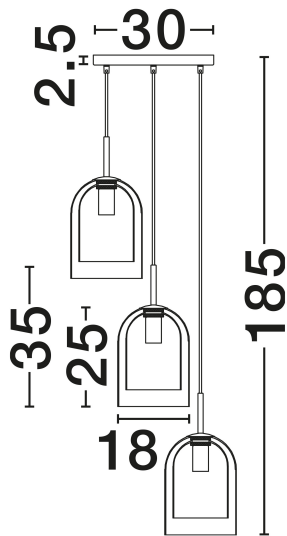

NOVA LUCE

PRODUCT DATASHEET

Version: 001

PRODUCT PHOTOGRAPH

TECHNICAL DRAWING

GENERAL INFORMATION

Product Code	9236710
Collection	Indoor
Product Category	Suspension
Product Family	Velor
Mounting Location	Ceiling
Application Environment	Indoor
Specifications	N/A

DIMENSION & WEIGHT

LxWxH (cm)	D: 18 H: 185
Cut Out (cm)	N/A
Weight (Kgr)	4.2

MATERIAL & COLOR

Product Color	Smokey & Black
Body Material	Glass & Metal

APPLICATION & MOUNTING

Ambient Working Temp.	Max 45°C
Type of Protection	IP20
Dimmable	Yes
Type of Dimming	N/A
Mounting type	Surface
Mounting Depth (cm)	N/A
Led Module Replaceable	Yes
Light Source	E27

Power (Nominal)	3x12W
Input voltage (Nominal)	100-240V
Mains Frequency	50/60Hz

PHOTOMETRICAL DATA

Luminous Flux	N/A
Color Temperature	N/A
Light Color (Designation)	N/A

WARRANTY

Warranty	3 Years
----------	----------------