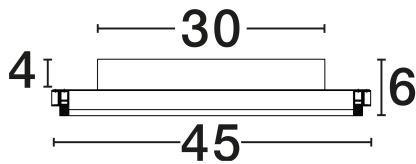

NOVA LUCE

PRODUCT DATASHEET

Version: 001

PRODUCT PHOTOGRAPH

GENERAL INFORMATION

Product Code	9212912
Collection	Indoor
Product Category	Ceiling
Product Family	Willow
Mounting Location	Ceiling
Application Environment	Indoor
Specifications	N/A

DIMENSION & WEIGHT

LxWxH (cm)	D: 45 H: 6
Cut Out (cm)	N/A
Weight (Kgr)	2.26

MATERIAL & COLOR

Product Color	Sandy Black
Body Material	Aluminium & Acrylic

TECHNICAL DRAWING

APPLICATION & MOUNTING

Ambient Working Temp.	Max 45°C
Type of Protection	IP20
Dimmable	No
Type of Dimming	N/A
Mounting type	Surface
Mounting Depth (cm)	N/A
Led Module Replaceable	No
Light Source	LED