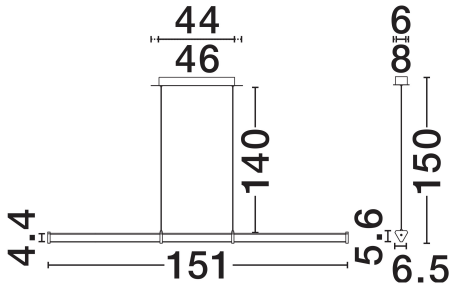

NOVA LUCE

PRODUCT DATASHEET

Version: 001

PRODUCT PHOTOGRAPH

TECHNICAL DRAWING

GENERAL INFORMATION

Product Code	9214143
Collection	Indoor
Product Category	Suspension
Product Family	PHEME
Mounting Location	Wall
Application Environment	Indoor
Specifications	N/A

DIMENSION & WEIGHT

LxWxH (cm)	L: 151 W: 8 H: 150
Cut Out (cm)	N/A
Weight (Kgr)	2.9

MATERIAL & COLOR

Product Color	Matt Black & Satin Nickel
Body Material	Metal & Acrylic

APPLICATION & MOUNTING

Ambient Working Temp.	Max 45°C
Type of Protection	IP20
Dimmable	Yes
Type of Dimming	Triac
Mounting type	Surface
Mounting Depth (cm)	N/A
Led Module Replaceable	No
Light Source	LED

Power (Nominal)	21W
Input voltage (Nominal)	220-240V
Mains Frequency	50/60Hz

PHOTOMETRICAL DATA

Luminous Flux	1470lm
Color Temperature	2700K
Light Color (Designation)	Warm White

WARRANTY

Warranty	3 Years
----------	----------------