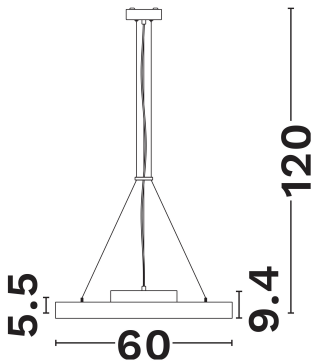

TECHNICAL DRAWING

COMPATIBLE WITH

— On/Off Driver: N/A

— Triac Driver: N/A

— Dali Driver: N/A

GENERAL INFORMATION

Product Code	9060400
Product Category	Ceiling-Led
Product Family	Perfect Profiles
Mounting Location	Ceiling
Application Environment	Indoor

DIMENSION & WEIGHT

LxWxH (cm)	Ø 60 H1: 5.5 H2: 120 cm
Cut out (cm)	N/A
Weight (Kgr)	N/A

MATERIAL & COLOR

Product Color	Black
Body Material	Aluminium
Cover Material	N/A

APPLICATION & MOUNTING

Ambient Working Temp.	45 C
Type of Protection	IP20
Protection Class IK	IK03
Dimmable	Yes
Type of Dimming (Optional)	Triac
Mounting type	Suspended
Mounting Depth (cm)	Ceiling
Led Module Replaceable	No
Light Source	Led
Adjustable	Yes

NOVA LUCE S.A

Schimatari Viotias
32009, Greece

+30 22620 58 121
+30 22620 56 743

info@novaluce.com
www.novaluce.com