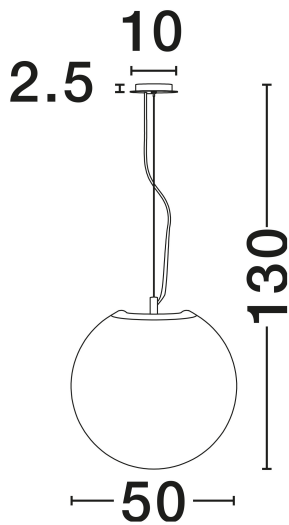

TECHNICAL DRAWING

GENERAL INFORMATION

Product Code	920423
Collection	Indoor
Product Category	Suspension
Product Family	Neviso
Mounting Location	Ceiling
Application Environment	Indoor
Specifications	N/A

DIMENSION & WEIGHT

LxWxH (cm)	D: 50 H: 130
Cut Out (cm)	N/A
Weight (Kgr)	3.8

MATERIAL & COLOR

Product Color	Opal & White
Body Material	Glass & Metal

APPLICATION & MOUNTING

Ambient Working Temp.	Max 45°C
Type of Protection	IP20
Dimmable	Yes
Type of Dimming	N/A
Mounting type	Surface
Mounting Depth (cm)	N/A
Led Module Replaceable	Yes
Light Source	E27

NOVA LUCE S.A

Schimatari Viotias
32009, Greece

+30 22620 58 121
+30 22620 56 743

info@novaluce.com
www.novaluce.com