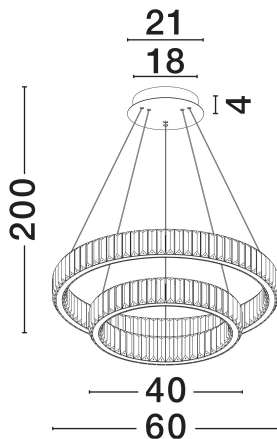

GENERAL INFORMATION

Product Code	9333068
Collection	Indoor
Product Category	Suspension
Product Family	Aurelia
Mounting Location	Wall
Application Environment	Indoor
Specifications	N/A

DIMENSION & WEIGHT

LxWxH (cm)	D: 60 H: 200
Cut Out (cm)	N/A
Weight (Kgr)	10

MATERIAL & COLOR

Product Color	Chrome
Body Material	Metal & Crystal

APPLICATION & MOUNTING

Ambient Working Temp.	Max 45°C
Type of Protection	IP20
Dimmable	Yes
Type of Dimming	Triac
Mounting type	Surface
Mounting Depth (cm)	N/A
Led Module Replaceable	No
Light Source	LED

NOVA LUCE S.A

Schimatari Viotias
32009, Greece

+30 22620 58 121
+30 22620 56 743

info@novaluce.com
www.novaluce.com