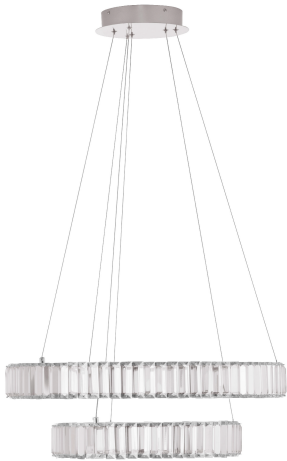

NOVA LUCE

PRODUCT DATASHEET

Version: 001

PRODUCT PHOTOGRAPH

TECHNICAL DRAWING