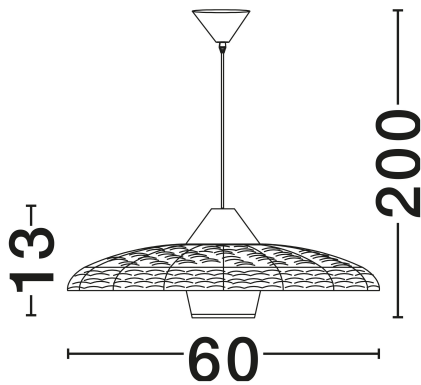

NOVA LUCE

PRODUCT DATASHEET

Version: 001

PRODUCT PHOTOGRAPH

TECHNICAL DRAWING

GENERAL INFORMATION

Product Code	9586520
Collection	Indoor
Product Category	Suspension
Product Family	Capa
Mounting Location	Ceiling
Application Environment	Indoor
Specifications	N/A

DIMENSION & WEIGHT

LxWxH (cm)	D: 61 H1: 13 H2: 200
Cut Out (cm)	N/A
Weight (Kgr)	1.85

MATERIAL & COLOR

Product Color	Natural & Black
Body Material	Rattan

APPLICATION & MOUNTING

Ambient Working Temp.	Max 45°C
Type of Protection	IP20
Dimmable	Yes
Type of Dimming	N/A
Mounting type	Surface
Mounting Depth (cm)	N/A
Led Module Replaceable	Yes
Light Source	E27