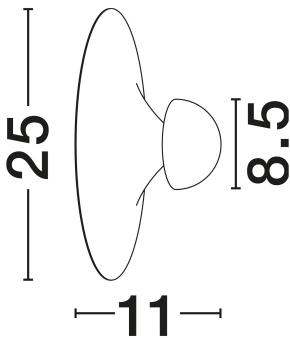

NOVA LUCE

PRODUCT DATASHEET

Version: 001

PRODUCT PHOTOGRAPH

GENERAL INFORMATION

Product Code	9870048
Collection	Indoor
Product Category	Wall
Product Family	Edem
Mounting Location	Wall
Application Environment	Indoor
Specifications	N/A

DIMENSION & WEIGHT

LxWxH (cm)	D: 25 H: 11
Cut Out (cm)	N/A
Weight (Kgr)	0.6

MATERIAL & COLOR

Product Color	Sandy Black
Body Material	Aluminium & Steel

TECHNICAL DRAWING

APPLICATION & MOUNTING

Ambient Working Temp.	Max 45°C
Type of Protection	IP20
Dimmable	No
Type of Dimming	N/A
Mounting type	Surface
Mounting Depth (cm)	N/A
Led Module Replaceable	No
Light Source	LED

Power (Nominal)	9W
Input voltage (Nominal)	220-240V
Mains Frequency	50/60Hz

PHOTOMETRICAL DATA

Luminous Flux	315lm
Color Temperature	3000K
Light Color (Designation)	Warm White

WARRANTY

Warranty	3 Years
----------	----------------