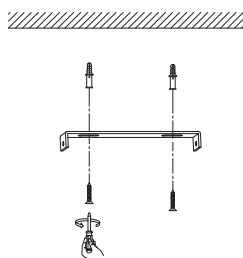

NOVA LUCE

9028837

1

Turn off the general switch

2

Drill holes & apply plastic anchors
With screws

3

Connect the wires

4

Apply the side screws

5

Apply the bulb

6

Insert the glass

7

Turn on the general switch