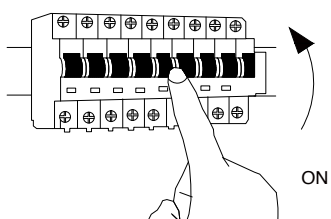

NOVA LUCE

9028837

1

Turn off the general switch

2

Drill holes & apply plastic anchors
With screws

3

Connect the wires

4

Apply the side screws

5

Apply the bulb

6

Insert the glass

7

Turn on the general switch