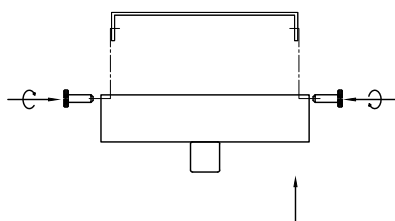

NOVA LUCE

9028837

1

Turn off the general switch

2

Drill holes & apply plastic anchors
With screws

3

Connect the wires

4

Apply the side screws

5

Apply the bulb

6

Insert the glass

7

Turn on the general switch