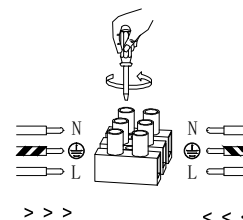

NOVA LUCE

9028837

1

Turn off the general switch

2

Drill holes & apply plastic anchors
With screws

3

Connect the wires

4

Apply the side screws

5

Apply the bulb

6

Insert the glass

7

Turn on the general switch