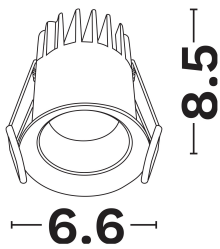

NOVA LUCE

PRODUCT DATASHEET

Version: 001

PRODUCT PHOTOGRAPH

TECHNICAL DRAWING

COMPATIBLE WITH

— On/Off Driver: Included

— Triac Driver: 9844019

— Dali Driver: 9621523

GENERAL INFORMATION

Product Code	9232238
Product Category	Downlights
Product Family	Feller
Mounting Location	Ceiling
Application Environment	Indoor

DIMENSION & WEIGHT

LxWxH (cm)	D:6.6 H:8.5
Cut out (cm)	5,5
Weight (Kgr)	N/A

MATERIAL & COLOR

Product Color	White
Body Material	Aluminium
Cover Material	N/A

APPLICATION & MOUNTING

Ambient Working Temp.	45 C
Type of Protection	IP20
Protection Class IK	IK03
Dimmable	Yes
Type of Dimming (Optional)	Triac/Dali
Mounting type	Recessed
Mounting Depth (cm)	Ceiling
Led Module Replaceable	No
Light Source	Led
Adjustable	No

Power (Nominal)	15
Input voltage (Nominal)	220-240Vac
Mains Frequency	50/60Hz
Output voltage	40Vdc
Output Current	350mA
Power Factor	0,9
Efficiency	>80%
SVM	<0.4
Pst	<1
Class	II

PHOTOMETRICAL DATA

Luminous Flux	833
Luminous Efficacy	55.5
Color Temperature	2700
Light Color (Designation)	Warm White
CRI	>90
SDCM	<3
Beam Angle	24
UGR	<19