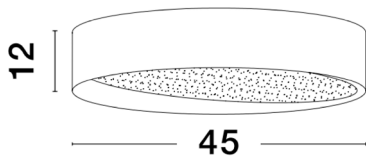

GENERAL INFORMATION

Product Code	9085221
Collection	Decorative
Product Category	Ceiling
Product Family	Oby
Mounting Location	Ceiling
Application Environment	Indoor

DIMENSION & WEIGHT

LxWxH (cm)	D: 45 H: 12
Cut out (cm)	N/A
Weight (Kgr)	3.4

MATERIAL & COLOR

Product Color	Sandy Black
Body Material	Aluminium & Acrylic

APPLICATION & MOUNTING

Ambient Working Temp.	Max 45 oC
Type of Protection	IP20
Dimmable	Yes
Type of Dimming (Optional)	Triac
Mounting type	Ceiling
Mounting Depth (cm)	N/A
Led Module Replaceable	No
Light Source	LED

NOVA LUCE S.A

Schimatari Viotias
32009, Greece

+30 22620 58 121
+30 22620 56 743

info@novaluce.com
www.novaluce.com