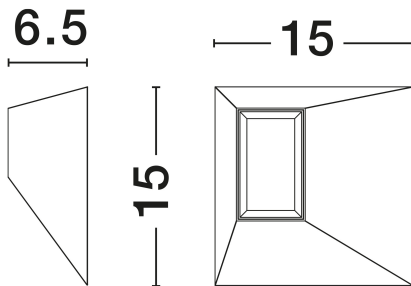

NOVA LUCE

PRODUCT DATASHEET

Version: 001

PRODUCT PHOTOGRAPH

GENERAL INFORMATION

Product Code	9870042
Collection	Indoor
Product Category	Ceiling
Product Family	Utopia
Mounting Location	Ceiling
Application Environment	Indoor
Specifications	N/A

DIMENSION & WEIGHT

LxWxH (cm)	L: 15 W: 15 H: 6.5
Cut Out (cm)	N/A
Weight (Kgr)	0.67

MATERIAL & COLOR

Product Color	Beige
Body Material	Aluminium & Steel

TECHNICAL DRAWING

APPLICATION & MOUNTING

Ambient Working Temp.	Max 45°C
Type of Protection	IP20
Dimmable	No
Type of Dimming	N/A
Mounting type	Surface
Mounting Depth (cm)	N/A
Led Module Replaceable	No
Light Source	LED

NOVA LUCE S.A

Schimatari Viotias
32009, Greece

+30 22620 58 121
+30 22620 56 743

info@novaluce.com
www.novaluce.com