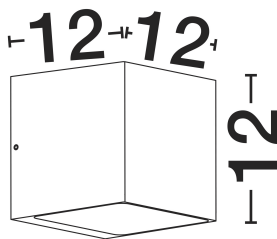

DIMENSION & WEIGHT

LxWxH (cm)	L:12 W:12 H:12cm
Cut out (cm)	N/A
Weight (Kgr)	1.286

TECHNICAL DRAWING

MATERIAL & COLOR

Product Color	Sandy Black
Body Material	Aluminium & Glass

APPLICATION & MOUNTING

Ambient Working Temp.	Max 45 oC
Type of Protection	IP54
Dimmable	No
Type of Dimming	N/A
Mounting type	Surface
Mounting Depth (cm)	N/A
Led Module Replaceable	No
Light Source	LED