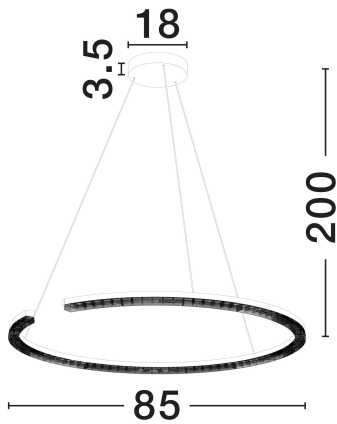

NOVA LUCE

PRODUCT DATASHEET

Version: 001

PRODUCT PHOTOGRAPH

TECHNICAL DRAWING

GENERAL INFORMATION

Product Code	9030957
Collection	Indoor
Product Category	Suspension
Product Family	Greamy
Mounting Location	Wall
Application Environment	Indoor
Specifications	N/A

DIMENSION & WEIGHT

LxWxH (cm)	D: 85 H: 200
Cut Out (cm)	N/A
Weight (Kgr)	2.7

MATERIAL & COLOR

Product Color	Sandy White
Body Material	Aluminium

APPLICATION & MOUNTING

Ambient Working Temp.	Max 45°C
Type of Protection	IP20
Dimmable	Yes
Type of Dimming	Triac
Mounting type	Surface
Mounting Depth (cm)	N/A
Led Module Replaceable	No
Light Source	LED

Power (Nominal)	43W
Input voltage (Nominal)	220-240V
Mains Frequency	50/60Hz

PHOTOMETRICAL DATA

Luminous Flux	2795lm
Color Temperature	3000K
Light Color (Designation)	Warm White

WARRANTY

Warranty	3 Years
----------	----------------