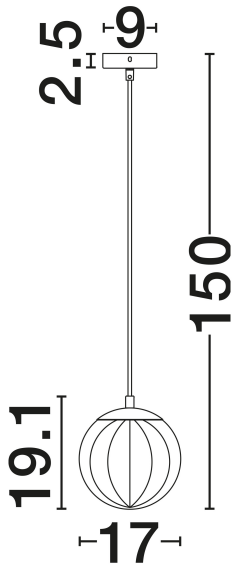

NOVA LUCE

PRODUCT DATASHEET

Version: 001

PRODUCT PHOTOGRAPH

TECHNICAL DRAWING

GENERAL INFORMATION

Product Code	9236316
Collection	Indoor
Product Category	Suspension
Product Family	Abbacus
Mounting Location	Ceiling
Application Environment	Indoor
Specifications	N/A

DIMENSION & WEIGHT

LxWxH (cm)	D: 17 H: 150
Cut Out (cm)	N/A
Weight (Kgr)	1

MATERIAL & COLOR

Product Color	Smokey & Matt Black
Body Material	Glass & Metal

APPLICATION & MOUNTING

Ambient Working Temp.	Max 45°C
Type of Protection	IP20
Dimmable	Yes
Type of Dimming	N/A
Mounting type	Surface
Mounting Depth (cm)	N/A
Led Module Replaceable	Yes
Light Source	E27

Power (Nominal)	1x12W
Input voltage (Nominal)	100-240V
Mains Frequency	50/60Hz

PHOTOMETRICAL DATA

Luminus Flux	N/A
Color Temperature	N/A
Light Color (Designation)	N/A

WARRANTY

Warranty	3 Years
----------	----------------