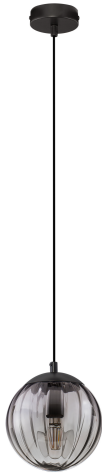

NOVA LUCE

PRODUCT DATASHEET

Version: 001

PRODUCT PHOTOGRAPH

TECHNICAL DRAWING

GENERAL INFORMATION

Product Code	9236316
Collection	Indoor
Product Category	Suspension
Product Family	Abbacus
Mounting Location	Ceiling
Application Environment	Indoor
Specifications	N/A

DIMENSION & WEIGHT

LxWxH (cm)	D: 17 H: 150
Cut Out (cm)	N/A
Weight (Kgr)	1

MATERIAL & COLOR

Product Color	Smokey & Matt Black
Body Material	Glass & Metal

APPLICATION & MOUNTING

Ambient Working Temp.	Max 45°C
Type of Protection	IP20
Dimmable	Yes
Type of Dimming	N/A
Mounting type	Surface
Mounting Depth (cm)	N/A
Led Module Replaceable	Yes
Light Source	E27

Power (Nominal)	1x12W
Input voltage (Nominal)	100-240V
Mains Frequency	50/60Hz

PHOTOMETRICAL DATA

Luminus Flux	N/A
Color Temperature	N/A
Light Color (Designation)	N/A

WARRANTY

Warranty	3 Years
----------	----------------