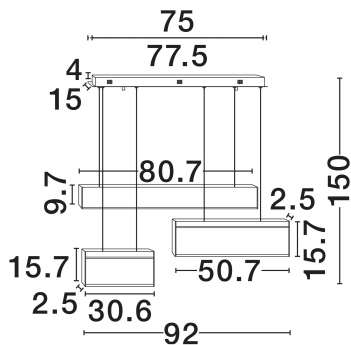

NOVA LUCE

PRODUCT DATASHEET

Version: 001

PRODUCT PHOTOGRAPH

TECHNICAL DRAWING

GENERAL INFORMATION

Product Code	9190221
Collection	Indoor
Product Category	Suspension
Product Family	Aluna
Mounting Location	Wall
Application Environment	Indoor
Specifications	N/A

DIMENSION & WEIGHT

LxWxH (cm)	D: 33 H: 150
Cut Out (cm)	N/A
Weight (Kgr)	2.9

MATERIAL & COLOR

Product Color	Gold, Nickel & Black
Body Material	Metal, Steel, Aluminium & Silicone

APPLICATION & MOUNTING

Ambient Working Temp.	Max 45°C
Type of Protection	IP20
Dimmable	Yes
Type of Dimming	Triac
Mounting type	Surface
Mounting Depth (cm)	N/A
Led Module Replaceable	No
Light Source	LED

Power (Nominal)	49W
Input voltage (Nominal)	220-240V
Mains Frequency	50/60Hz

PHOTOMETRICAL DATA

Luminous Flux	2928lm
Color Temperature	3000K
Light Color (Designation)	Warm White

WARRANTY

Warranty	3 Years
----------	----------------