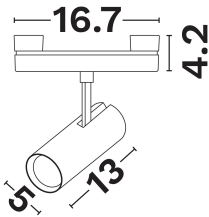

DIMENSION & WEIGHT

LxWxH (cm)	L:5 W:5 H:13 cm
Cut out (cm)	N/A
Weight (Kgr)	N/A

TECHNICAL DRAWING

MATERIAL & COLOR

Product Color	Black
Body Material	Aluminium
Cover Material	N/A

APPLICATION & MOUNTING

Ambient Working Temp.	45 C
Type of Protection	IP20
Protection Class IK	IK04
Dimmable	Yes
Type of Dimming (Optional)	Triac
Mounting type	Surface
Mounting Depth (cm)	Ceiling/Wall
Led Module Replaceable	No
Light Source	Led
Adjustable	Yes