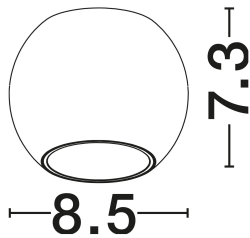

NOVA LUCE

PRODUCT DATASHEET

Version: 001

PRODUCT PHOTOGRAPH

GENERAL INFORMATION

Product Code	9052031
Collection	Indoor
Product Category	Ceiling
Product Family	Nano
Mounting Location	Ceiling
Application Environment	Indoor
Specifications	N/A

DIMENSION & WEIGHT

LxWxH (cm)	D: 8.5 H: 7.3
Cut Out (cm)	N/A
Weight (Kgr)	0.34

MATERIAL & COLOR

Product Color	Antique Silver
Body Material	Aluminium

TECHNICAL DRAWING

APPLICATION & MOUNTING

Ambient Working Temp.	Max 45°C
Type of Protection	IP20
Dimmable	No
Type of Dimming	N/A
Mounting type	Surface
Mounting Depth (cm)	N/A
Led Module Replaceable	No
Light Source	LED

Power (Nominal)	13W
Input voltage (Nominal)	220-240V
Mains Frequency	50/60Hz

PHOTOMETRICAL DATA

Luminous Flux	1163lm
Color Temperature	3000K
Light Color (Designation)	Warm White

WARRANTY

Warranty	3 Years
----------	----------------