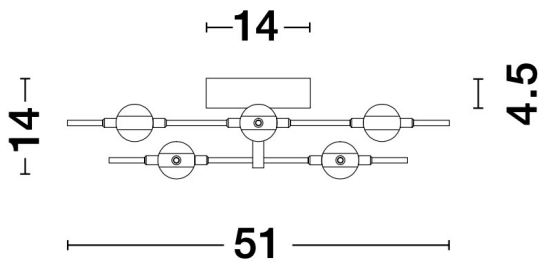

NOVA LUCE

PRODUCT DATASHEET

Version: 001

PRODUCT PHOTOGRAPH

TECHNICAL DRAWING

GENERAL INFORMATION

Product Code	9180678
Collection	Decorative
Product Category	Ceiling
Product Family	Atomo
Mounting Location	Ceiling
Application Environment	Indoor

DIMENSION & WEIGHT

LxWxH (cm)	L: 51.5 W: 51.5 H: 14
Cut out (cm)	N/A
Weight (Kgr)	1.6

MATERIAL & COLOR

Product Color	Gold
Body Material	Metal & Acrylic

APPLICATION & MOUNTING

Ambient Working Temp.	Max 45 oC
Type of Protection	IP20
Dimmable	Yes
Type of Dimming (Optional)	Triac
Mounting type	Ceiling
Mounting Depth (cm)	N/A
Led Module Replaceable	No
Light Source	LED

Power (Nominal)	24W
Input voltage (Nominal)	220-240Vac
Mains Frequency	50/60Hz

PHOTOMETRICAL DATA

Luminous Flux	1567 lm
Color Temperature	3000K
Light Color (Designation)	Warm White

WARRANTY

Warranty	3 Years
----------	----------------