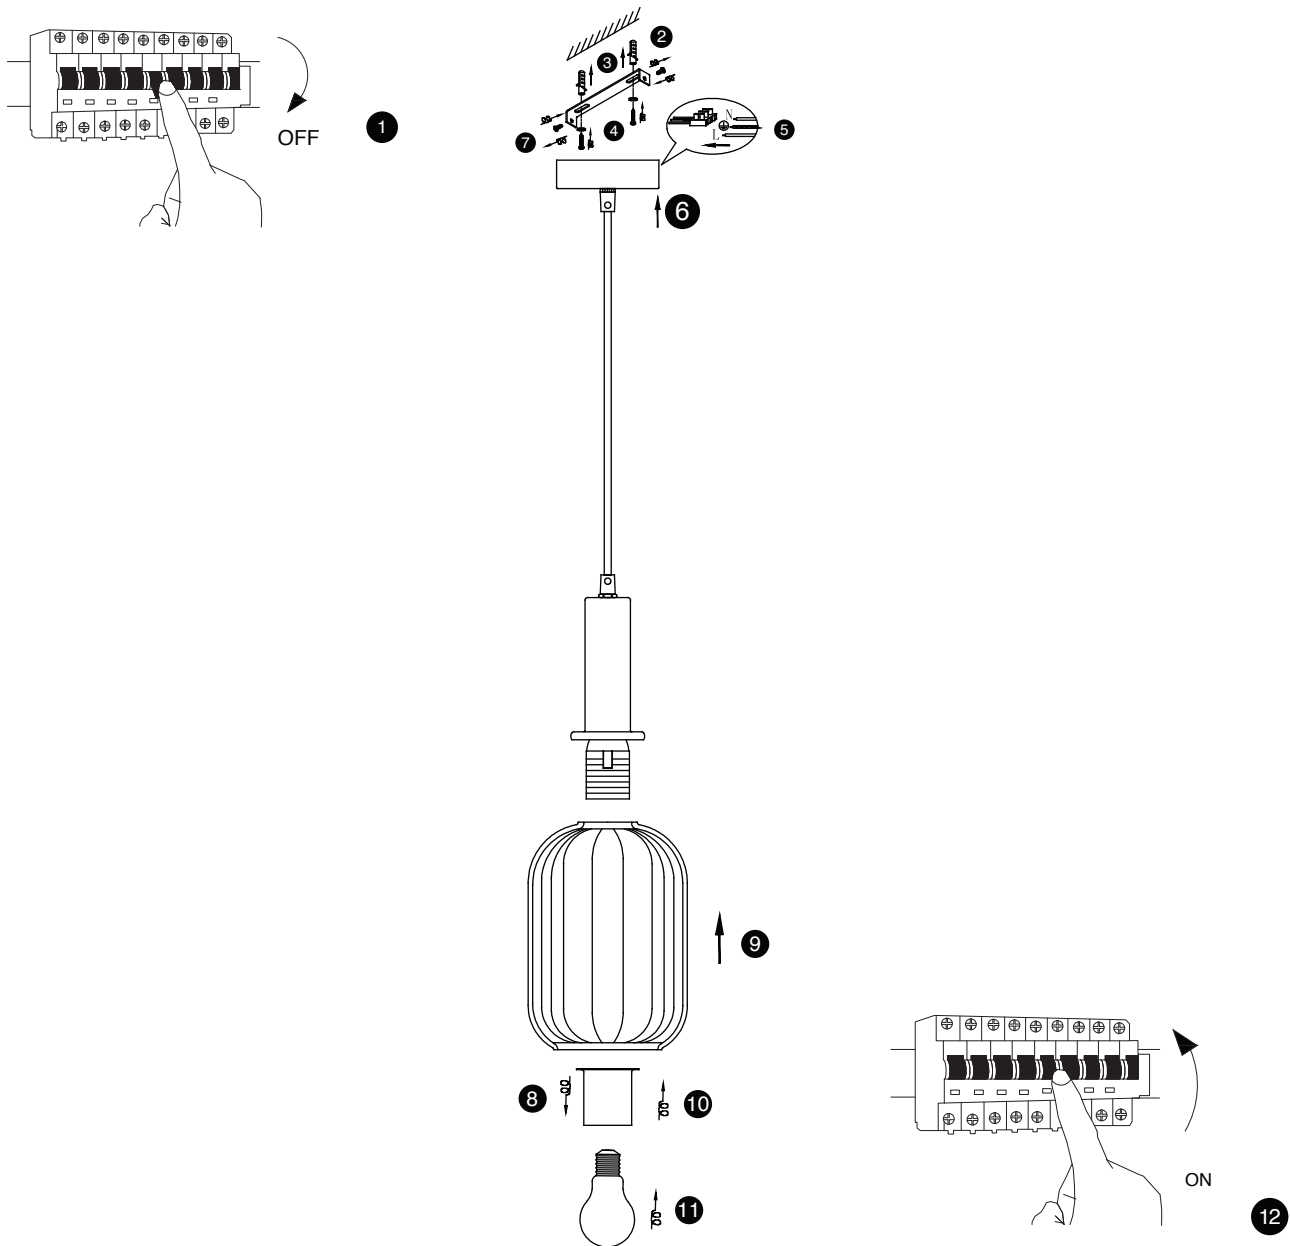

NOVA LUCE

9236313

1. Turn off the general switch
2. Drill holes
3. Apply plastic anchors
4. Apply screws
5. Connect the wires
6. Place the product into place
7. Apply side screws
8. Remove the cap
9. Insert the lid by rotate
10. Apply the cap
11. Insert the bulb by rotate
12. Turn on the general switch