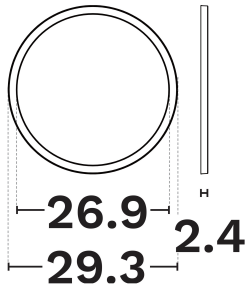

TECHNICAL DRAWING

MATERIAL & COLOR

Product Color	White
Body Material	Plastic
Cover Material	N/A

APPLICATION & MOUNTING

Ambient Working Temp.	45 C
Type of Protection	IP20
Protection Class IK	IK05
Dimmable	Yes
Type of Dimming (Optional)	Triac
Mounting type	Surface/Suspended
Mounting Depth (cm)	Ceiling
Led Module Replaceable	No
Light Source	Led
Adjustable	No

COMPATIBLE WITH

— On/Off Driver: N/A

— Triac Driver: Included

— Dali Driver: N/A

NOVA LUCE S.A

Schimatari Viotias
32009, Greece

+30 22620 58 121
+30 22620 56 743

info@novaluce.com
www.novaluce.com